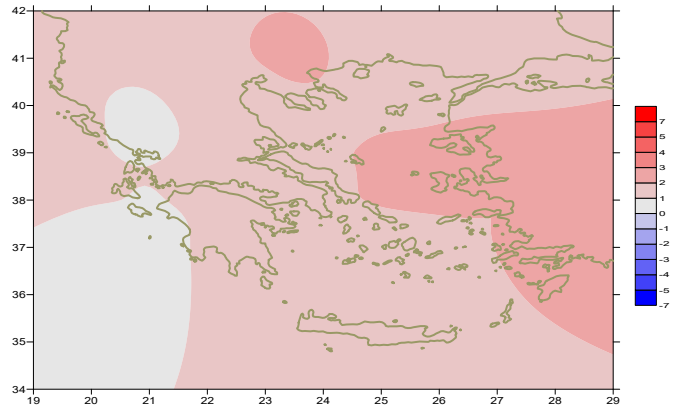

### First 10-day period

More specific (varied) :

**Minimum:**

from 0°C to 19°C over north mainland,  
 from 5°C to 24°C over central mainland,  
 from 12°C to 22°C over rest parts.

**Maximum:**

from 19°C to 30°C over north mainland,  
 from 20°C to 33°C over central mainland,  
 from 23°C to 31°C over rest parts.