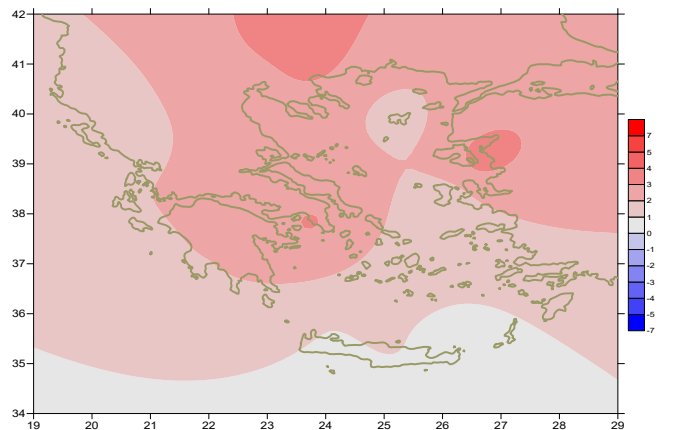

### Second 10-day period

More specific (varied) :

**Minimum:**

from 3°C to 18°C over north mainland,  
 from 7°C to 22°C over central mainland,  
 from 9°C to 23°C over rest parts.

**Maximum:**

from 15°C to 31°C over north mainland,  
 from 17°C to 36°C over central mainland,  
 from 17°C to 30°C over rest parts.