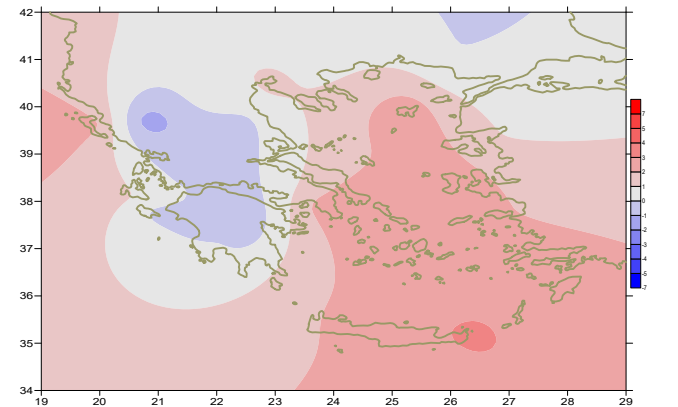

### Third 10-day period

More specific (varied) :

**Minimum:**

from -1°C to 12°C over north mainland,  
 from 3°C to 20°C over central mainland,  
 from 3°C to 20°C over rest parts.

**Maximum:**

from 18°C to 26°C over north mainland,  
 from 17°C to 30°C over central mainland,  
 from 18°C to 25°C over rest parts.