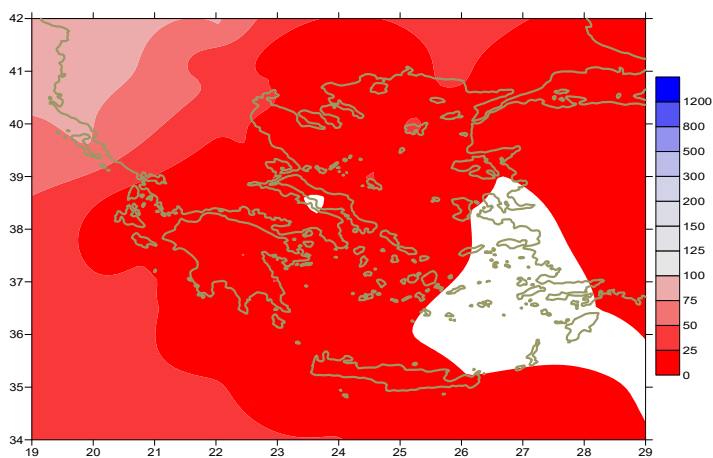

Precipitation

First 10-day period

Locally significant amounts of precipitation.

More specific:

9mm in Kerkira, 7mm in Othonoi (3/10),
56mm in Kerkira, 10mm in Konitsa (4/10),
21mm in Konitsa, 40mm in Preveza, 28mm in Ioannina,
19mm in Zakynthos, 35mm in Adravida, 9mm in Messologi,
5mm in Larisa, 5mm in Aghialos, 8mm in Tripoli, 9mm in Elefsina (5/10),
7mm in Preveza, 7mm in Zakynthos (6/10),
38mm in Kerkira, 28mm in Othonoi (9/10).

Second 10-day period

Lack of precipitation, in general.

More specific:

5mm in Limnos (12/10).

Third 10-day period

Lack of precipitation.

*Deviation of monthly precipitation height
from normal values (%)*